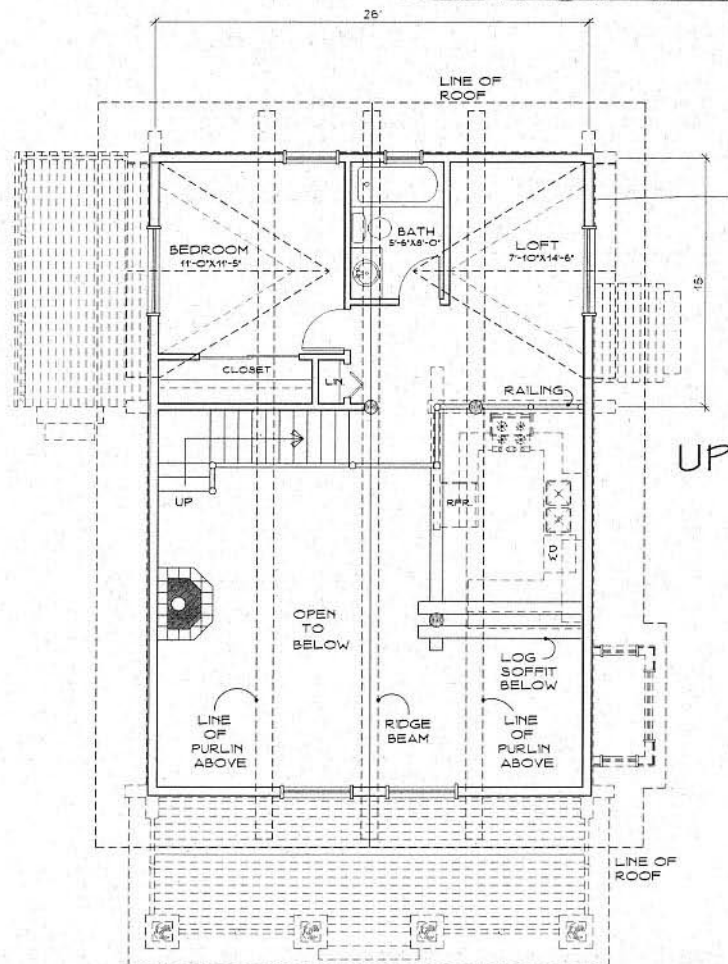

# the Snohomish

UPPER LEVEL  
390 SQ. FT.

MAIN FLOOR  
988 SQ. FT.

TOTAL  
SQ. FOOTAGE  
1,378 SQ. FT.

© 2002 Frontier Homes, Inc.

Contact HERITAGE LOG WORKS, Pagosa Springs, CO • 970-731-LOGS • info@heritagelogworks.com