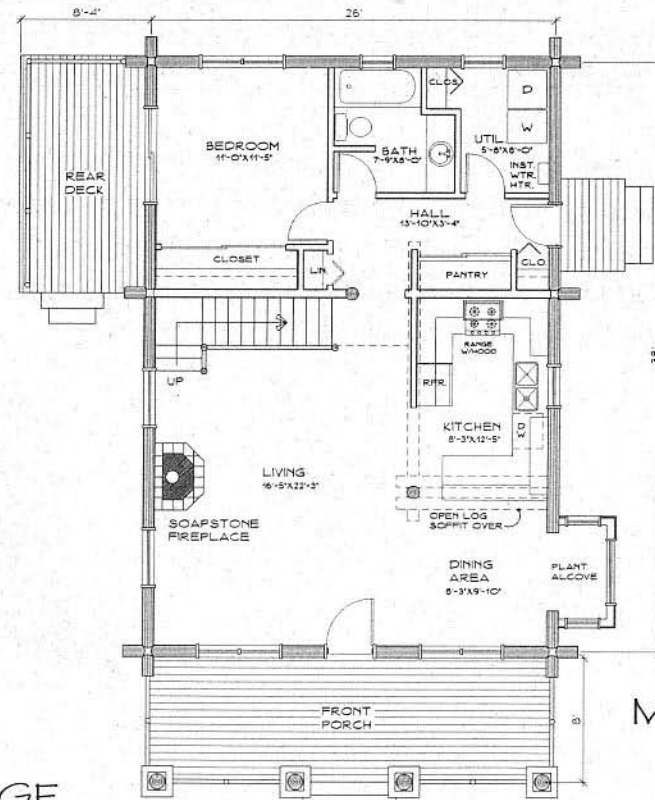

# the Snohomish

UPPER LEVEL  
390 SQ. FT.

MAIN FLOOR  
988 SQ. FT.

TOTAL  
SQ. FOOTAGE  
1,378 SQ. FT.

© 2002 Frontier Homes, Inc.

Contact HERITAGE LOG WORKS, Pagosa Springs, CO • 970-731-LOGS • info@heritagelogworks.com